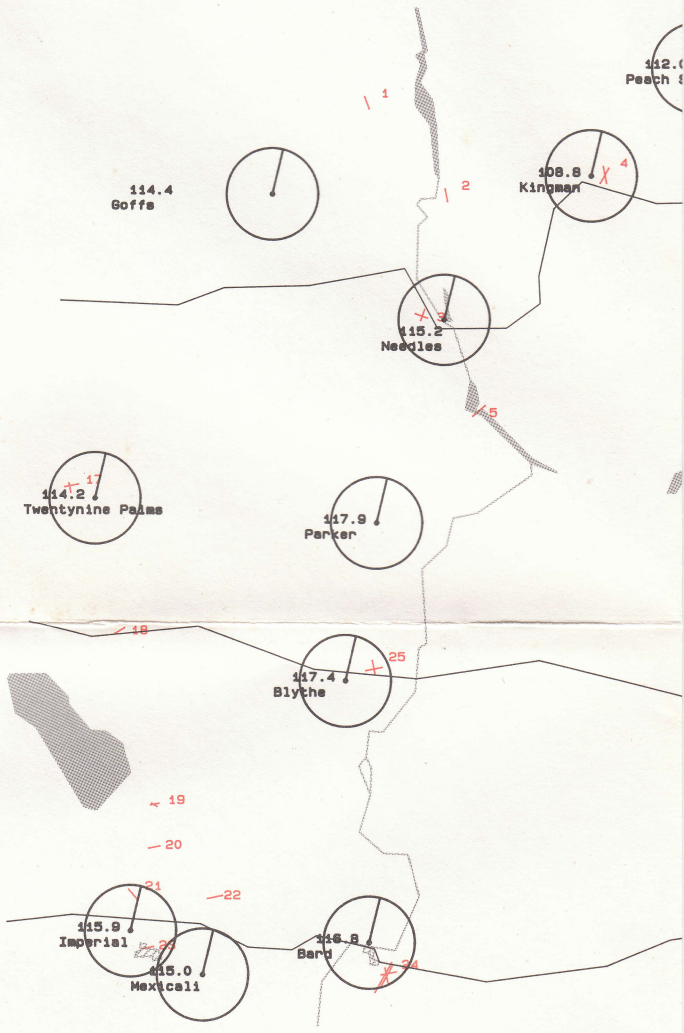

PHOENIX SECTIONAL

- 1 Searchlight
- 2 Bullhead City
- 3 Needles
- 4 Kingman
- 5 Lake Havasu
- 6 Love
- 7 Sedona
- 8 Flagstaff, Pulliam
- 9 Payson
- 10 Winslow
- 11 Holbrook
- 12 St. Johns
- 13 Springerville
- 14 Show Low
- 15 Whiteriver
- 16 Wickenburg
- 17 Twentynine Palms
- 18 Chiriaco Summit
- 19 Calipatria
- 20 Brawley
- 21 Imperial Co.
- 22 Holtville
- 23 Calexico
- 24 Yuma Int'l
- 25 Blythe
- 26 Ajo
- 27 Gila Bend
- 28 Buckeye
- 29 Phoenix - Litchfield
- 30 Phoenix, Deer Valley
- 31 Chandler, Stellar Airpark
- 32 Phoenix Int'l (Sky Harbor)
- 33 Mesa, Falcon
- 34 Scottsdale
- 35 Casa Grande
- 36 Coolidge Muni.
- 37 Globe - San Carlos
- 38 Safford
- 39 Tucson, Avra Valley
- 40 Marana, Pinal Airpark
- 41 Tucson, Ryan
- 42 Tucson Int'l
- 43 Nogales Int'l
- 44 Douglas Bisbee, Bisbee Douglas Int'l
- 45 Fort Huachuca, Libby - Sierra Vista

LEGEND

frequency NDB
 396
 name Omak

frequency VOR Needle points to magnetic north
 113.7
 name Victoria

24 Airport Layout Diagram (runway lengths are 3 times scale length)

 Roads

 Rivers

 Lakes, Reservoirs, Oceans

 City or Metropolitan Area

50 nautical miles